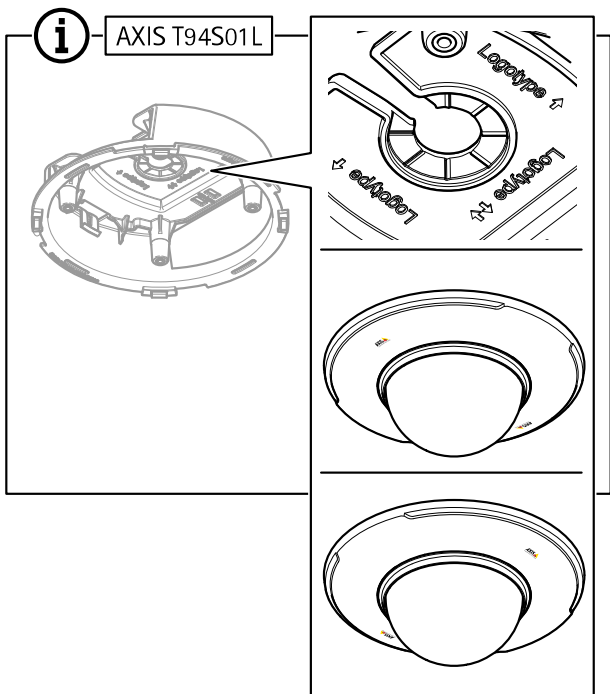

AXIS Retrofit kit for T94S01L

Installation Guide

AXIS Retrofit kit for T94S01L

1x

1x

+

AXIS P32

+

AXIS T94S01L

1.1

Installation Guide
1.1-1.9

[axis.com/products/
axis-t94s01l-recessed-mount/
support-and-documentation](https://axis.com/products/axis-t94s01l-recessed-mount/support-and-documentation)

1.2

1.3

1.4

1.5

1.6

1.7

1.8

1.9

1.10