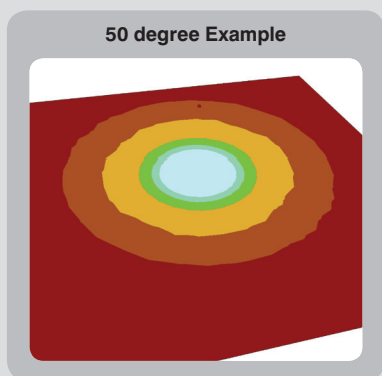

PHOTOMETRIC DIAGRAMS (Full photometry available)

Notes: Height 5m. Maintenance factor 0.85. 120 x 80 degree unit read (H) as left to right plan view and vertical (V) front to back

PART CODES - FIXED ILLUMINATION

UBF-24-50	RAYLUX URBAN UBF-24, 40W Max, 50 degree, White-Light, inc PSU
UBF-24-120	RAYLUX URBAN UBF-24, 40W Max, 120 degree, White-Light, inc PSU
UBF-24-120H-80V	RAYLUX URBAN UBF-24, 40W Max, 120 Horizontal x 80 Vertical, White-Light, inc PSU