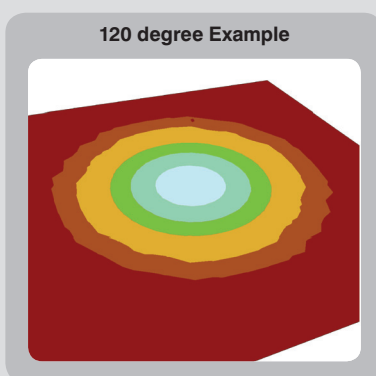

PHOTOMETRIC DIAGRAMS (Full photometry available)

Notes: Height 5m. Maintenance factor 0.85. 120 x 80 degree unit read (H) as left to right plan view and vertical (V) front to back

PART CODES - FIXED ILLUMINATION

UBF-24-50	RAYLUX URBAN UBF-24, 40W Max, 50 degree, White-Light, inc PSU
UBF-24-120	RAYLUX URBAN UBF-24, 40W Max, 120 degree, White-Light, inc PSU
UBF-24-120H-80V	RAYLUX URBAN UBF-24, 40W Max, 120 Horizontal x 80 Vertical, White-Light, inc PSU