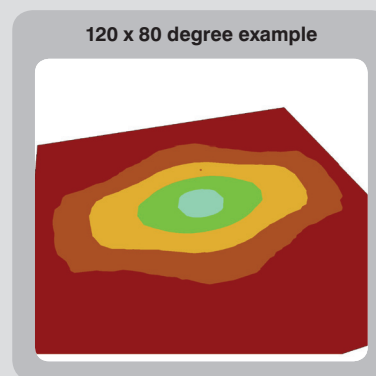

PHOTOMETRIC DIAGRAMS (Full photometry available)

Notes: Height 5m. Maintenance factor 0.85. 120 x 80 degree unit read (H) as left to right plan view and vertical (V) front to back

PART CODES - FIXED ILLUMINATION

UBF-24-50	RAYLUX URBAN UBF-24, 40W Max, 50 degree, White-Light, inc PSU
UBF-24-120	RAYLUX URBAN UBF-24, 40W Max, 120 degree, White-Light, inc PSU
UBF-24-120H-80V	RAYLUX URBAN UBF-24, 40W Max, 120 Horizontal x 80 Vertical, White-Light, inc PSU