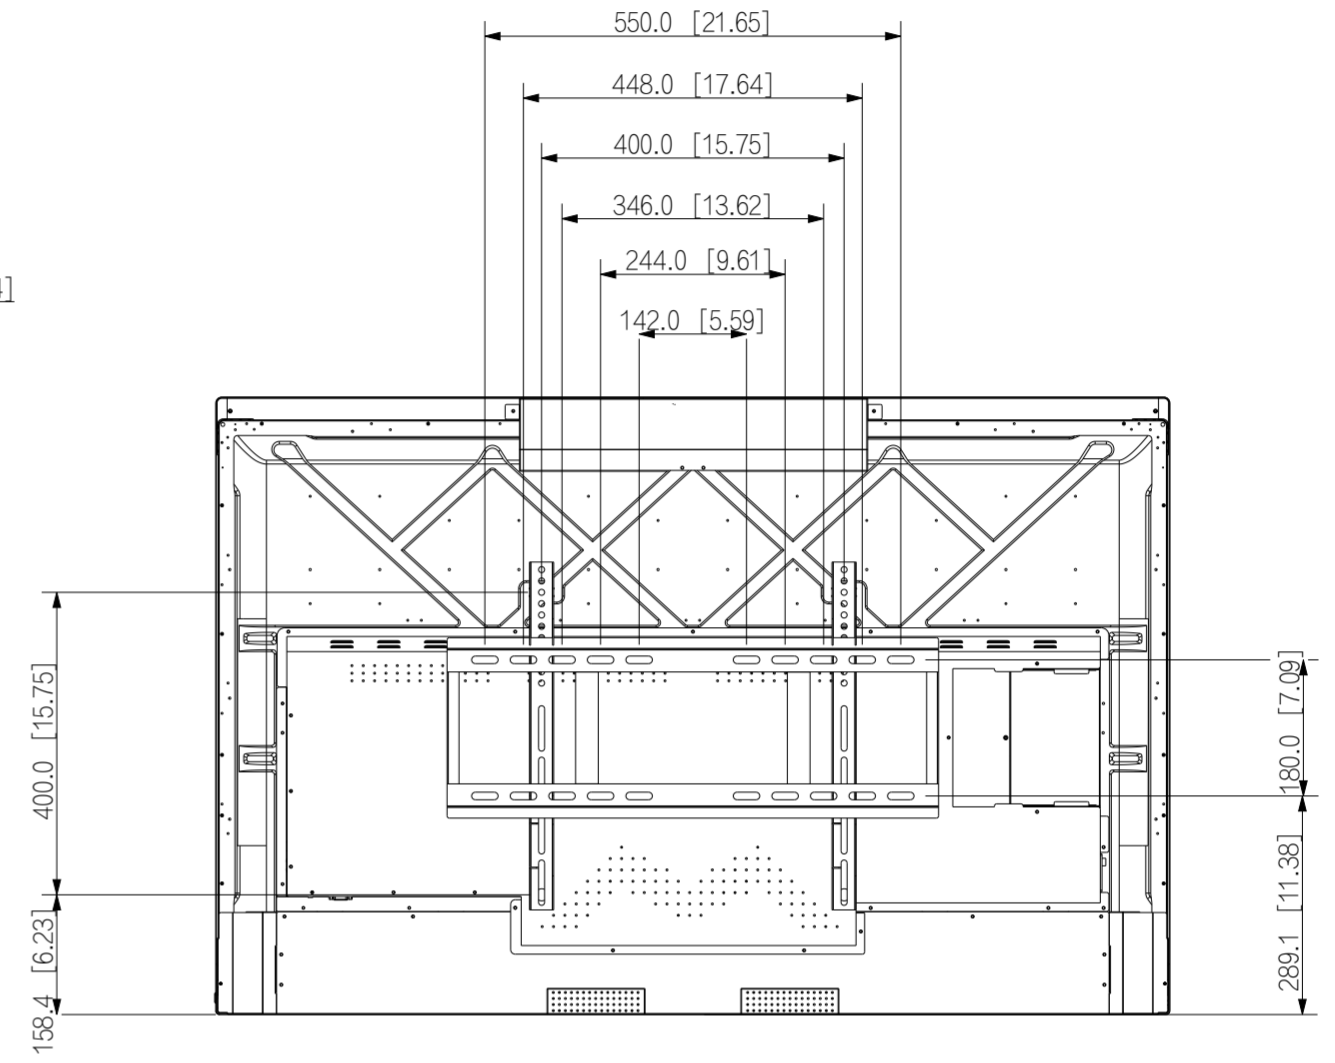

REVISIONS					
REV	ZONE	MARK	DESCRIPTION	DATE	CHANGED

mm [inch]

比例 1:10

比例 1:10

比例 1:10

.X ±0.2			TITLE:	MT055T-05-星悦低端会议55寸带摄像头外观尺寸图		
.XX ±0.15			DRAW:	DATE:	UNIT'S: mm	DWG NO.:
.XXX ±0.05			ANG ±0.5	CHKD:	DATE:	SCALE: 1:1
<small>THESE DRAWINGS AND SPECIFICATION ARE THE PROPERTY OF ZHEJIANG DAHUA TECHNOLOGY Co., LTD. AND SHALL NOT BE REPRODUCED COPIED OR USED IN ANY MANNER WITHOUT THE PRIOR WRITTEN CONSENT OF ZHEJIANG DAHUA TECHNOLOGY Co., LTD.</small>			STAD:	DATE:	SHEET: 1 OF 1	
			APPD:	DATE:		