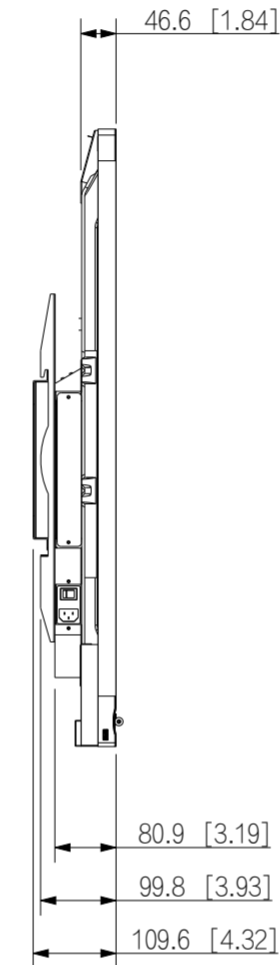

REVISIONS					
REV	ZONE	MARK	DESCRIPTION	DATE	CHANGED

mm [inch]

比例 1:10

比例 1:10

比例 1:10

.X ±0.2			TITLE:	MT055T-05-星悦低端会议55寸带摄像头外观尺寸图		
.XX ±0.15			DRAW:	DATE:	UNIT'S: mm	DWG NO.:
.XXX ±0.05			ANG ±0.5	CHKD:	DATE:	SCALE: 1:1
<small>THESE DRAWINGS AND SPECIFICATION ARE THE PROPERTY OF ZHEJIANG DAHUA TECHNOLOGY Co., LTD. AND SHALL NOT BE REPRODUCED COPIED OR USED IN ANY MANNER WITHOUT THE PRIOR WRITTEN CONSENT OF ZHEJIANG DAHUA TECHNOLOGY Co., LTD.</small>			STAD:	DATE:	SHEET: 1 OF 1	
			APPD:	DATE:		