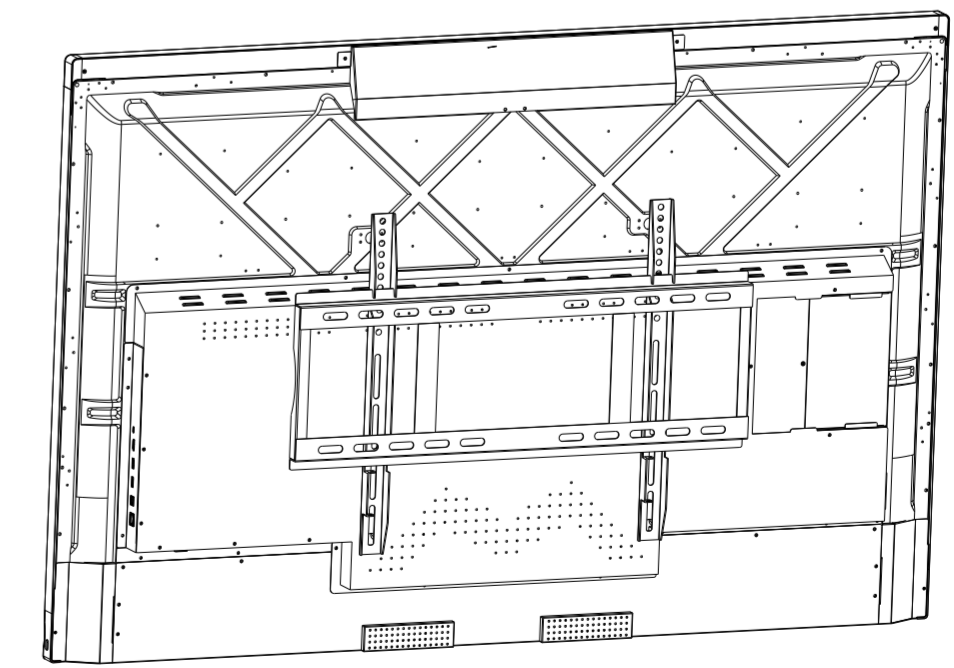

REVISIONS					
REV	ZONE	MARK	DESCRIPTION	DATE	CHANGED

mm [inch]

比例 1:10

比例 1:10

比例 1:10

.X ±0.2			TITLE:	MT055T-05-星悦低端会议55寸带摄像头外观尺寸图		
.XX ±0.15			DRAW:	DATE:	UNIT'S: mm	DWG NO.:
.XXX ±0.05			ANG ±0.5	CHKD:	DATE:	SCALE: 1:1
<small>THESE DRAWINGS AND SPECIFICATION ARE THE PROPERTY OF ZHEJIANG DAHUA TECHNOLOGY Co., LTD. AND SHALL NOT BE REPRODUCED COPIED OR USED IN ANY MANNER WITHOUT THE PRIOR WRITTEN CONSENT OF ZHEJIANG DAHUA TECHNOLOGY Co., LTD.</small>			STAD:	DATE:	SHEET: 1 OF 1	
			APPD:	DATE:		