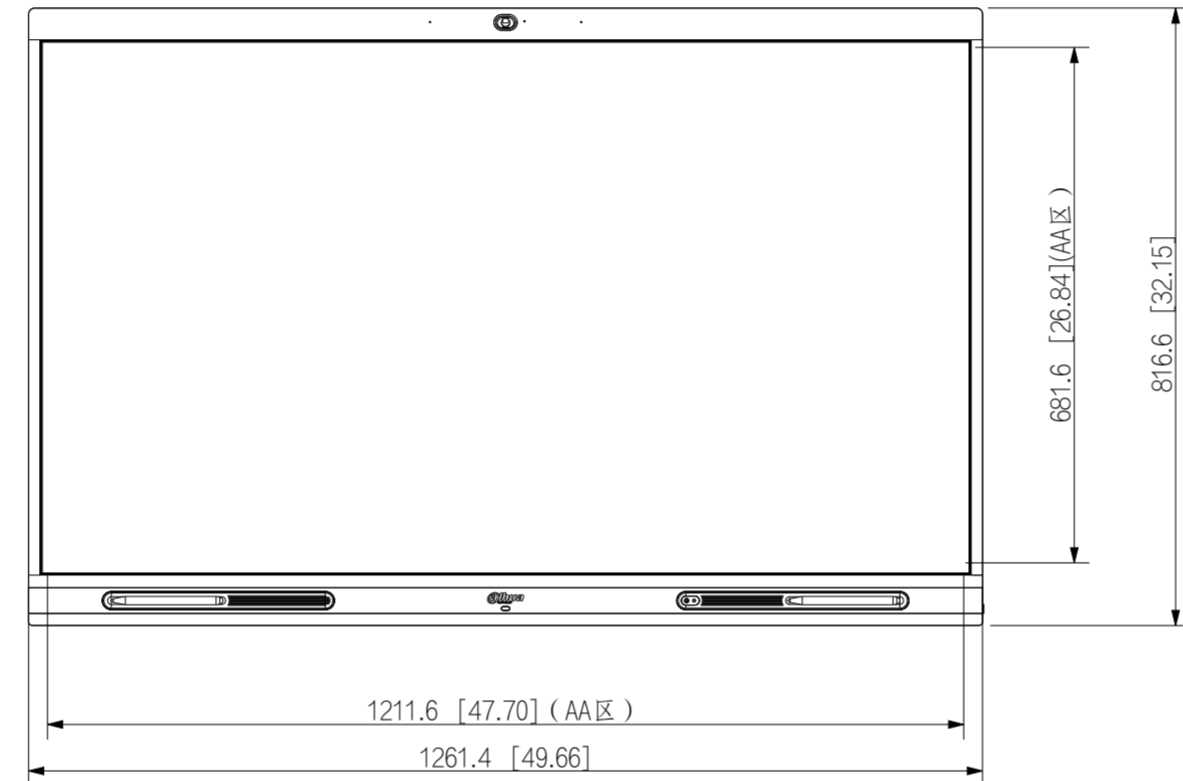

REVISIONS					
REV	ZONE	MARK	DESCRIPTION	DATE	CHANGED

mm [inch]

比例 1:10

比例 1:10

比例 1:10

.X ±0.2			TITLE:	MT055T-05-星悦低端会议55寸带摄像头外观尺寸图		
.XX ±0.15			DRAW:	DATE:	UNIT'S: mm	DWG NO.:
.XXX ±0.05			ANG ±0.5	CHKD:	DATE:	SCALE: 1:1
<small>THESE DRAWINGS AND SPECIFICATION ARE THE PROPERTY OF ZHEJIANG DAHUA TECHNOLOGY Co., LTD. AND SHALL NOT BE REPRODUCED COPIED OR USED IN ANY MANNER WITHOUT THE PRIOR WRITTEN CONSENT OF ZHEJIANG DAHUA TECHNOLOGY Co., LTD.</small>			STAD:	DATE:	SHEET: 1 OF 1	
			APPD:	DATE:		