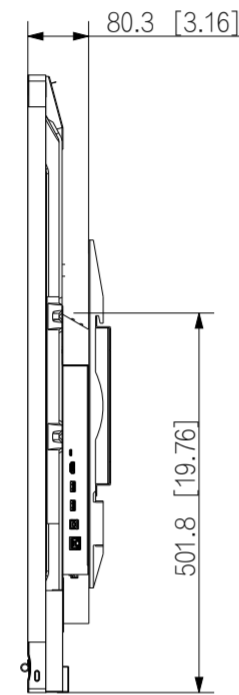

REVISIONS					
REV	ZONE	MARK	DESCRIPTION	DATE	CHANGED

mm [inch]

比例 1:10

比例 1:10

比例 1:10

.X ±0.2			TITLE:	MT055T-05-星悦低端会议55寸带摄像头外观尺寸图		
.XX ±0.15			DRAW:	DATE:	UNIT'S: mm	DWG NO.:
.XXX ±0.05			ANG ±0.5	CHKD:	DATE:	SCALE: 1:1
<small>THESE DRAWINGS AND SPECIFICATION ARE THE PROPERTY OF ZHEJIANG DAHUA TECHNOLOGY Co., LTD. AND SHALL NOT BE REPRODUCED COPIED OR USED IN ANY MANNER WITHOUT THE PRIOR WRITTEN CONSENT OF ZHEJIANG DAHUA TECHNOLOGY Co., LTD.</small>			STAD:	DATE:	SHEET: 1 OF 1	
			APPD:	DATE:		