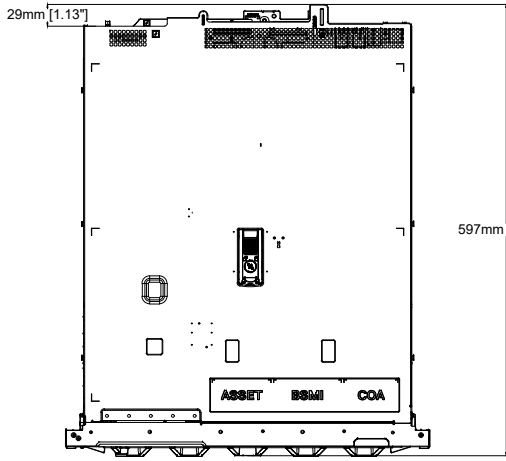

43mm [1.70"]

482mm [18.98"]

29mm [1.13"]

597mm [23.50"]

AXIS S1216 Rack

| | | | |
|------------|------|---------------|------------|
| Revision | v.01 | Revision date | 2023-06-14 |
| Paper size | A4 | Release date | 2023-06-14 |
| Created by | MF | Scale | 1:10 |