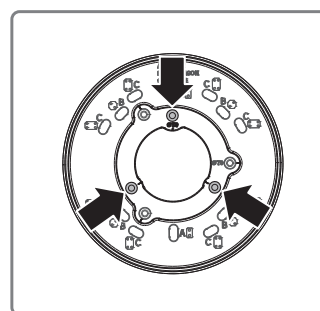

Gang Plate

SBO-090GP
SBD-110GP1

Package

SBO-090GP

1EA

SCREW (3EA)

SBD-110GP1

1EA

SCREW (2EA)

Installation Precautions

- Make sure that the installation place can endure at least 4 times of the total weight of the installation structure.
- Use the provided screws to install the camera.
- When installing the product outdoors, use interlocking devices made of stainless steel.

Mounting Hole by Camera Size

SBO-090GP

ø59 (mm)

ø70 (mm)

SBD-110GP1

ø99 (mm)

ø110~120 (mm)

ø125 (mm)