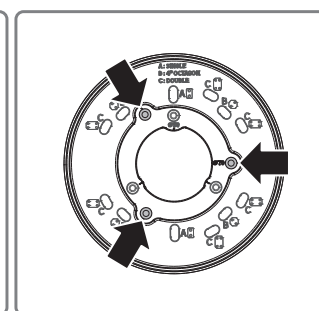

Gang Plate

SBO-090GP
SBD-110GP1

Package

SBO-090GP

1EA

SCREW (3EA)

SBD-110GP1

1EA

SCREW (2EA)

Installation Precautions

- Make sure that the installation place can endure at least 4 times of the total weight of the installation structure.
- Use the provided screws to install the camera.
- When installing the product outdoors, use interlocking devices made of stainless steel.

Mounting Hole by Camera Size

SBO-090GP

ø59 (mm)

ø70 (mm)

SBD-110GP1

ø99 (mm)

ø110~120 (mm)

ø125 (mm)