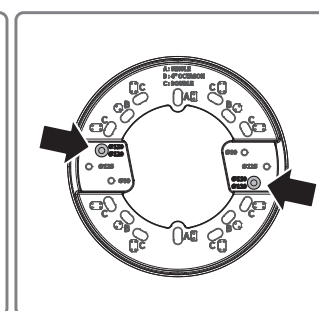

Gang Plate

SBO-090GP
SBD-110GP1

Package

SBO-090GP

1EA

SCREW (3EA)

SBD-110GP1

1EA

SCREW (2EA)

Installation Precautions

- Make sure that the installation place can endure at least 4 times of the total weight of the installation structure.
- Use the provided screws to install the camera.
- When installing the product outdoors, use interlocking devices made of stainless steel.

Mounting Hole by Camera Size

SBO-090GP

ø59 (mm)

ø70 (mm)

SBD-110GP1

ø99 (mm)

ø110~120 (mm)

ø125 (mm)

Installation

SBO-090GP

1

2

3

SBD-110GP1

1

2