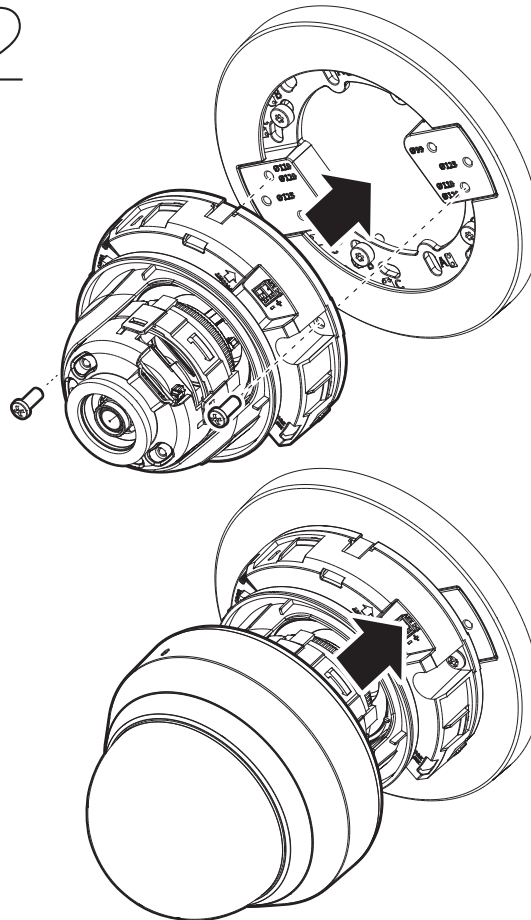

Gang Plate

SBO-090GP
SBD-110GP1

Package

SBO-090GP

1EA

SCREW (3EA)

SBD-110GP1

1EA

SCREW (2EA)

Installation Precautions

- Make sure that the installation place can endure at least 4 times of the total weight of the installation structure.
- Use the provided screws to install the camera.
- When installing the product outdoors, use interlocking devices made of stainless steel.

Mounting Hole by Camera Size

SBO-090GP

ø59 (mm)

ø70 (mm)

SBD-110GP1

ø99 (mm)

ø110~120 (mm)

ø125 (mm)

Installation

SBO-090GP

1

2

3

SBD-110GP1

1

2