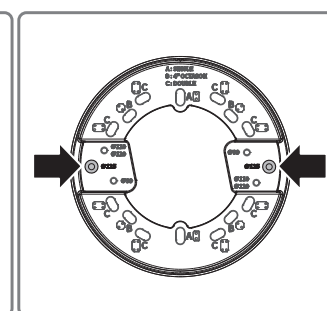

Gang Plate

SBO-090GP
SBD-110GP1

Package

SBO-090GP

1EA

SCREW (3EA)

SBD-110GP1

1EA

SCREW (2EA)

Installation Precautions

- Make sure that the installation place can endure at least 4 times of the total weight of the installation structure.
- Use the provided screws to install the camera.
- When installing the product outdoors, use interlocking devices made of stainless steel.

Mounting Hole by Camera Size

SBO-090GP

ø59 (mm)

ø70 (mm)

SBD-110GP1

ø99 (mm)

ø110~120 (mm)

ø125 (mm)

Installation

SBO-090GP

1

2

3

SBD-110GP1

1

2