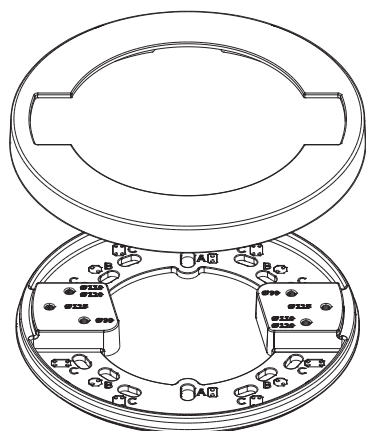

Gang Plate

SBO-090GP
SBD-110GP1

Package

SBO-090GP

1EA

SCREW (3EA)

SBD-110GP1

1EA

SCREW (2EA)

Installation Precautions

- Make sure that the installation place can endure at least 4 times of the total weight of the installation structure.
- Use the provided screws to install the camera.
- When installing the product outdoors, use interlocking devices made of stainless steel.

Mounting Hole by Camera Size

SBO-090GP

ø59 (mm)

ø70 (mm)

SBD-110GP1

ø99 (mm)

ø110~120 (mm)

ø125 (mm)