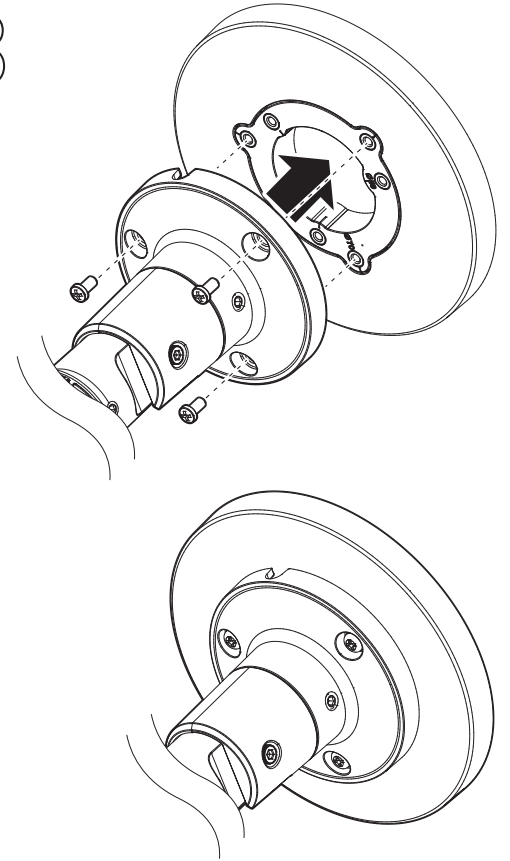

Gang Plate

SBO-090GP
SBD-110GP1

Package

SBO-090GP

1EA

SCREW (3EA)

SBD-110GP1

1EA

SCREW (2EA)

Installation Precautions

- Make sure that the installation place can endure at least 4 times of the total weight of the installation structure.
- Use the provided screws to install the camera.
- When installing the product outdoors, use interlocking devices made of stainless steel.

Mounting Hole by Camera Size

SBO-090GP

ø59 (mm)

ø70 (mm)

SBD-110GP1

ø99 (mm)

ø110~120 (mm)

ø125 (mm)

Installation

SBO-090GP

1

2

3

SBD-110GP1

1

2