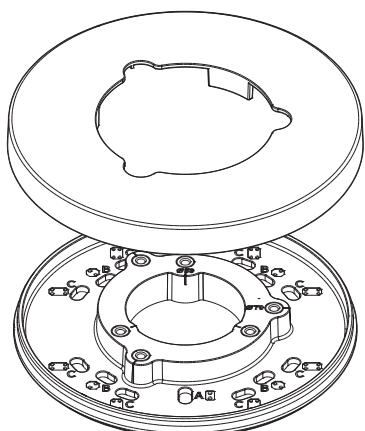

Gang Plate

SBO-090GP
SBD-110GP1

Package

SBO-090GP

1EA

SCREW (3EA)

SBD-110GP1

1EA

SCREW (2EA)

Installation Precautions

- Make sure that the installation place can endure at least 4 times of the total weight of the installation structure.
- Use the provided screws to install the camera.
- When installing the product outdoors, use interlocking devices made of stainless steel.

Mounting Hole by Camera Size

SBO-090GP

ø59 (mm)

ø70 (mm)

SBD-110GP1

ø99 (mm)

ø110~120 (mm)

ø125 (mm)