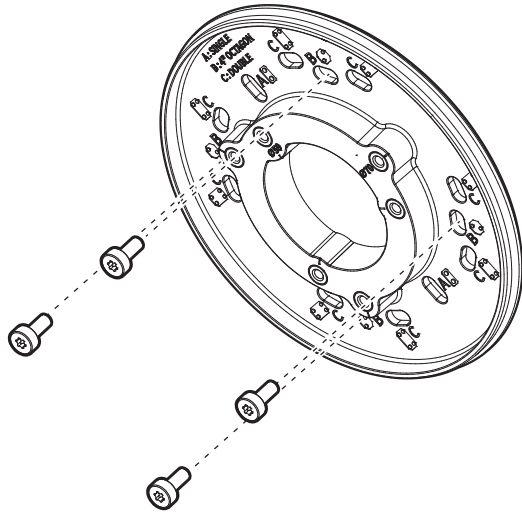

Gang Plate

SBO-090GP
SBD-110GP1

Package

SBO-090GP

1EA

SCREW (3EA)

SBD-110GP1

1EA

SCREW (2EA)

Installation Precautions

- Make sure that the installation place can endure at least 4 times of the total weight of the installation structure.
- Use the provided screws to install the camera.
- When installing the product outdoors, use interlocking devices made of stainless steel.

Mounting Hole by Camera Size

SBO-090GP

ø59 (mm)

ø70 (mm)

SBD-110GP1

ø99 (mm)

ø110~120 (mm)

ø125 (mm)

Installation

SBO-090GP

1

2

3

SBD-110GP1

1

2