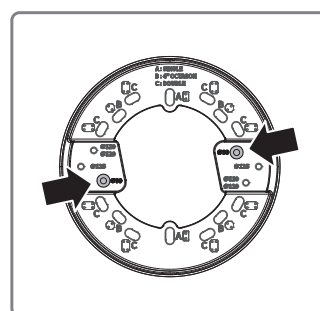

Gang Plate

SBO-090GP
SBD-110GP1

Package

SBO-090GP

1EA

SCREW (3EA)

SBD-110GP1

1EA

SCREW (2EA)

Installation Precautions

- Make sure that the installation place can endure at least 4 times of the total weight of the installation structure.
- Use the provided screws to install the camera.
- When installing the product outdoors, use interlocking devices made of stainless steel.

Mounting Hole by Camera Size

SBO-090GP

ø59 (mm)

ø70 (mm)

SBD-110GP1

ø99 (mm)

ø110~120 (mm)

ø125 (mm)

Installation

SBO-090GP

1

2

3

SBD-110GP1

1

2