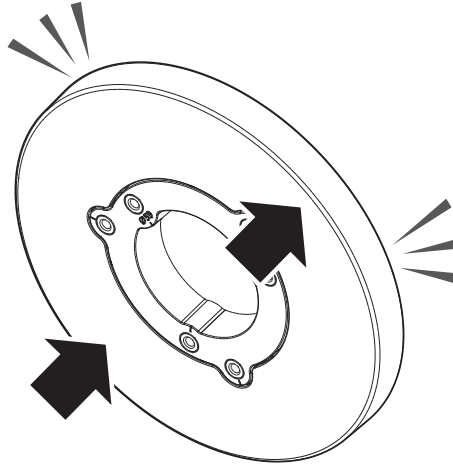

Gang Plate

SBO-090GP
SBD-110GP1

Package

SBO-090GP

1EA

SCREW (3EA)

SBD-110GP1

1EA

SCREW (2EA)

Installation Precautions

- Make sure that the installation place can endure at least 4 times of the total weight of the installation structure.
- Use the provided screws to install the camera.
- When installing the product outdoors, use interlocking devices made of stainless steel.

Mounting Hole by Camera Size

SBO-090GP

ø59 (mm)

ø70 (mm)

SBD-110GP1

ø99 (mm)

ø110~120 (mm)

ø125 (mm)

Installation

SBO-090GP

1

2

3

SBD-110GP1

1

2