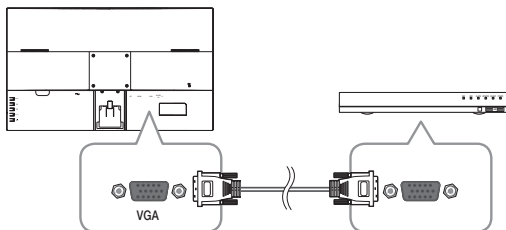

Quick Start Guide

SMT-2710

Package Contents

Monitor / Power Cord / Quick Start Guide / HDMI Cable / Stand

Names and functions of each part

- ❶ Panel keys
- ❷ Power
- ❸ DP
- ❹ HDMI
- ❺ VGA
- ❻ AUDIO IN
- ❼ AUDIO OUT
- ❽ Anti-theft Lock

Connecting external devices

- Connecting the HDMI cable

- Connecting the DP cable

- Connecting the VGA (D-SUB) cable

- Connecting the AUDIO cable