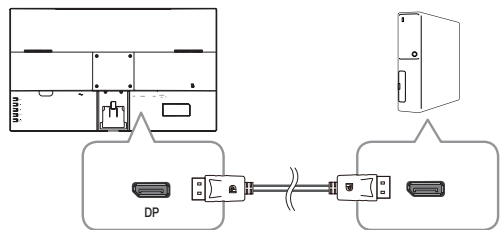

Quick Start Guide

SMT-2710

Package Contents

Monitor / Power Cord / Quick Start Guide / HDMI Cable / Stand

Names and functions of each part

- ❶ Panel keys
- ❷ Power
- ❸ DP
- ❹ HDMI
- ❺ VGA
- ❻ AUDIO IN
- ❼ AUDIO OUT
- ❽ Anti-theft Lock

Connecting external devices

- Connecting the HDMI cable

- Connecting the DP cable

- Connecting the VGA (D-SUB) cable

- Connecting the AUDIO cable