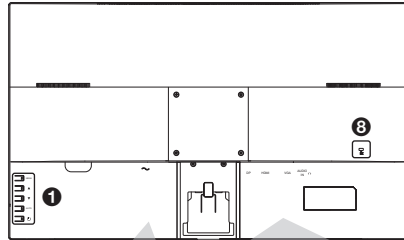

Quick Start Guide

SMT-2710

Package Contents

Monitor / Power Cord / Quick Start Guide / HDMI Cable / Stand

Names and functions of each part

- ❶ Panel keys
- ❷ Power
- ❸ DP
- ❹ HDMI
- ❺ VGA
- ❻ AUDIO IN
- ❼ AUDIO OUT
- ❽ Anti-theft Lock