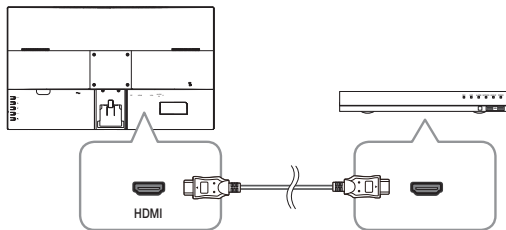

Connecting external devices

- Connecting the HDMI cable