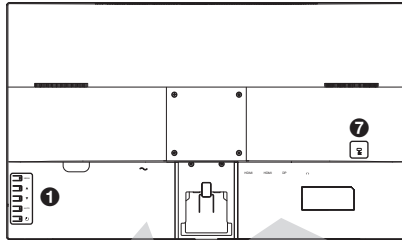

Quick Start Guide

SMT-2740

Package Contents

Monitor / Power Cord / Quick Start Guide / HDMI Cable / Stand

Names and functions of each part

- ❶ Panel keys
- ❷ Power
- ❸ HDMI1
- ❹ HDMI2
- ❺ DP
- ❻ AUDIO OUT
- ❼ Anti-theft Lock