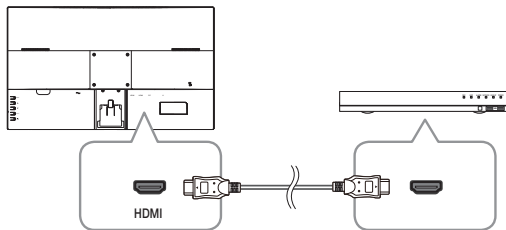

Connecting external devices

- Connecting the HDMI cable