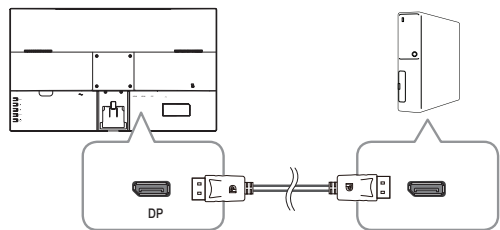

- Connecting the DP cable