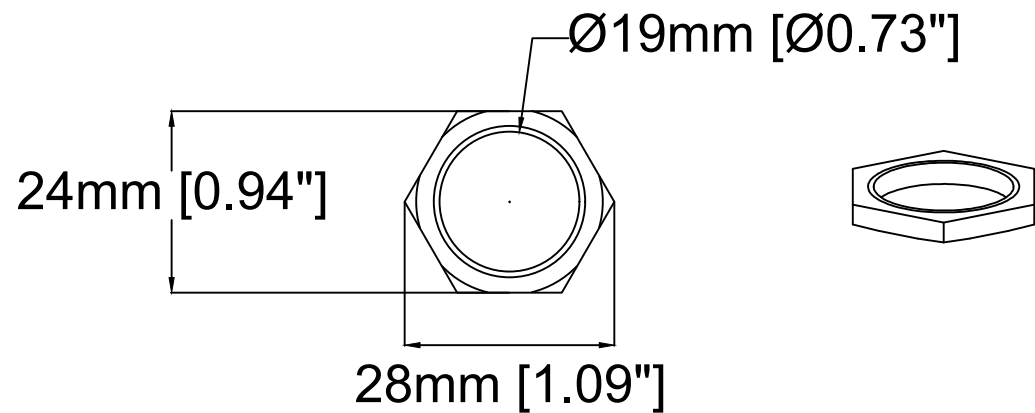

Ø20mm [Ø0.79"]

29mm [1.15"]

20mm [0.79"]

Revision	v.01	Revision date	2024-01-18
Paper size	A4	Release date	2024-01-18
Created by	MS	Scale	1:1

Revision	v.01	Revision date	2024-01-18
Paper size	A4	Release date	2024-01-18
Created by	MS	Scale	1:1