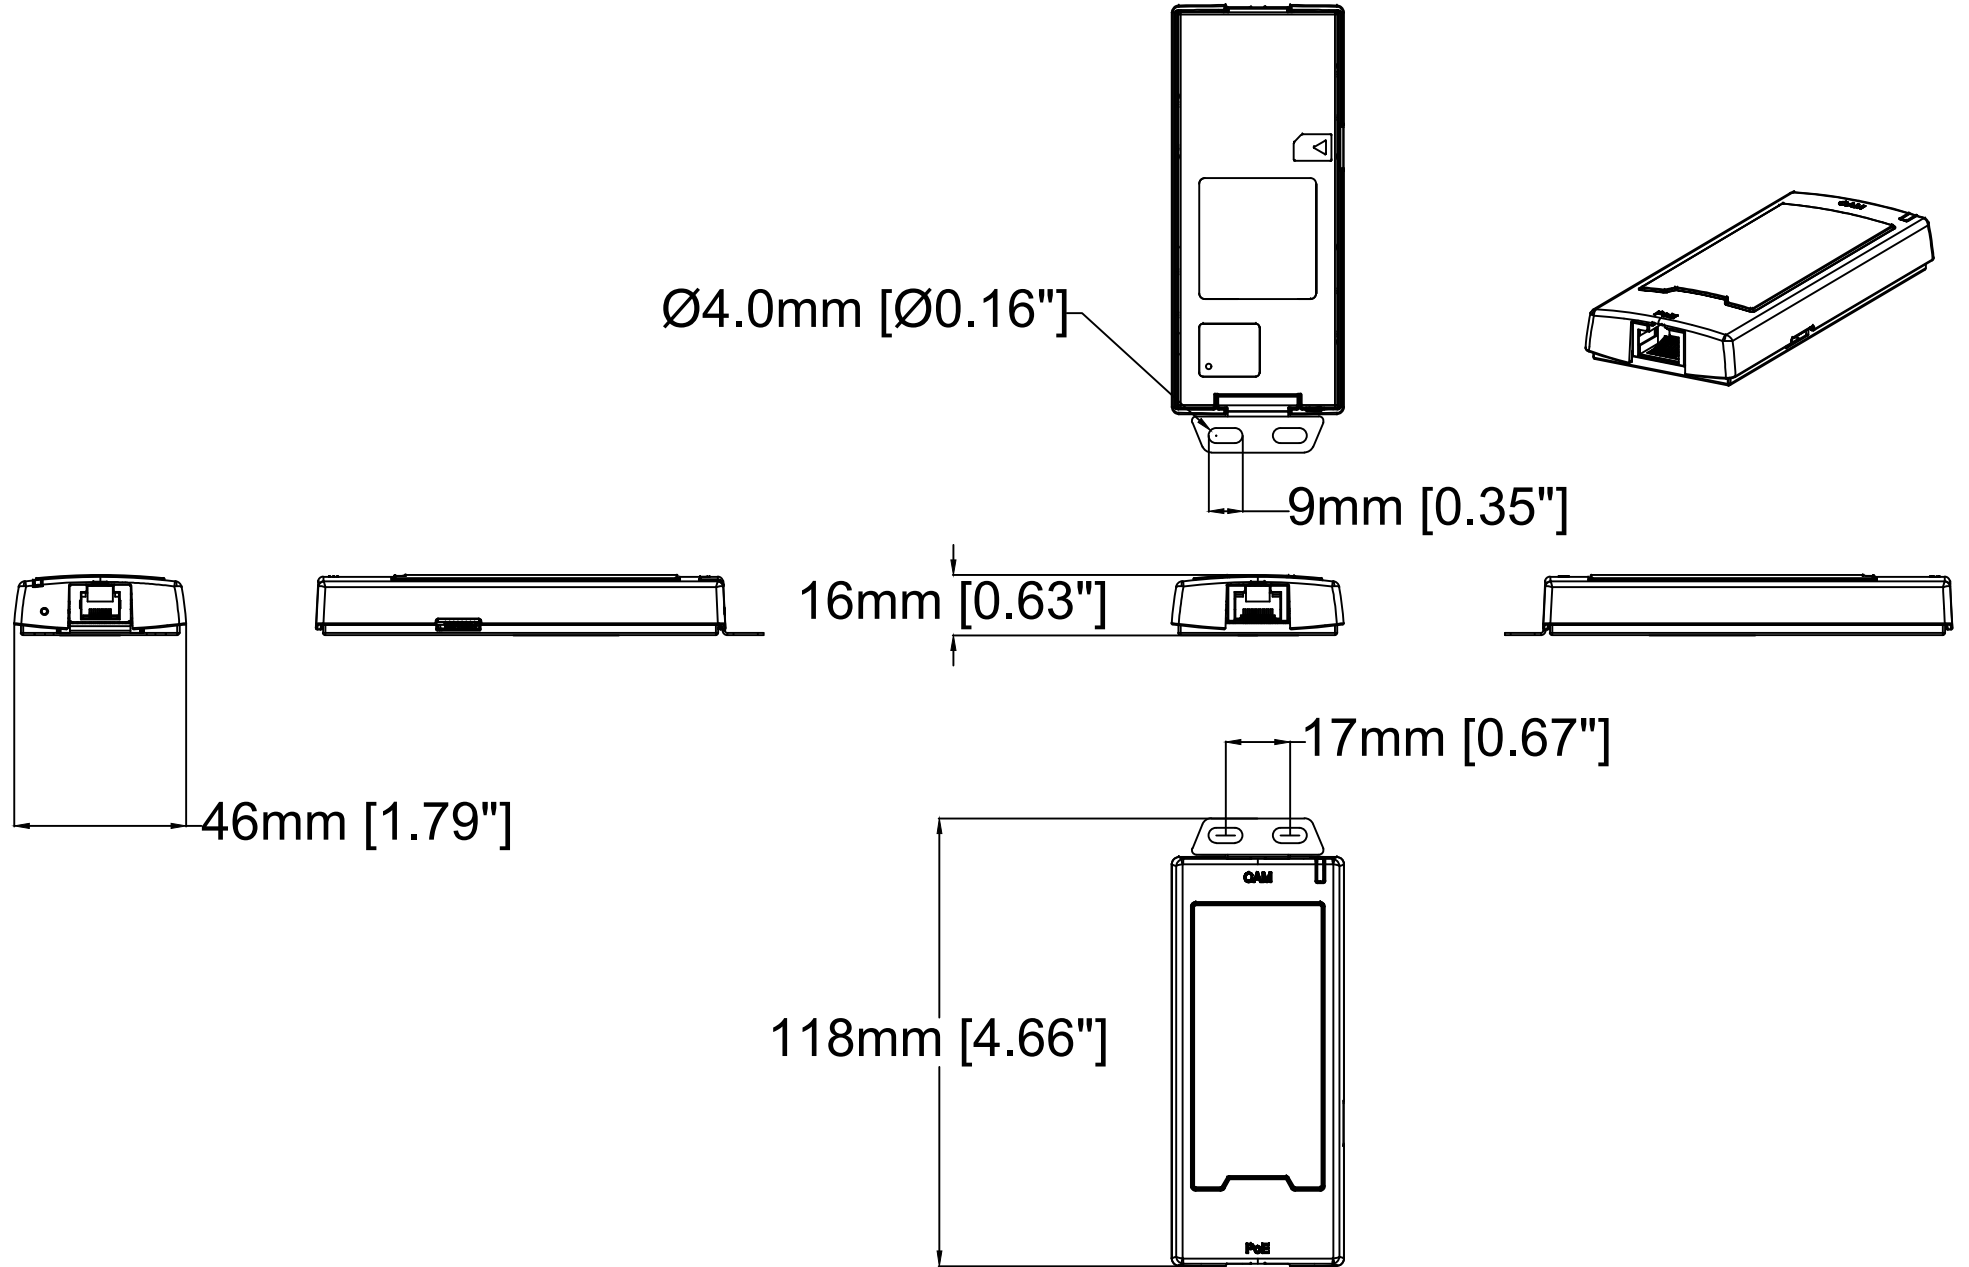

Revision	v.01	Revision date	2024-01-18
Paper size	A4	Release date	2024-01-18
Created by	MS	Scale	1:1

Revision	v.01	Revision date	2024-01-18
Paper size	A4	Release date	2024-01-18
Created by	MS	Scale	1:2

Ø20mm [Ø0.79"]

29mm [1.15"]

20mm [0.79"]

Revision	v.01	Revision date	2024-01-18
Paper size	A4	Release date	2024-01-18
Created by	MS	Scale	1:1

Revision	v.01	Revision date	2024-01-18
Paper size	A4	Release date	2024-01-18
Created by	MS	Scale	1:1