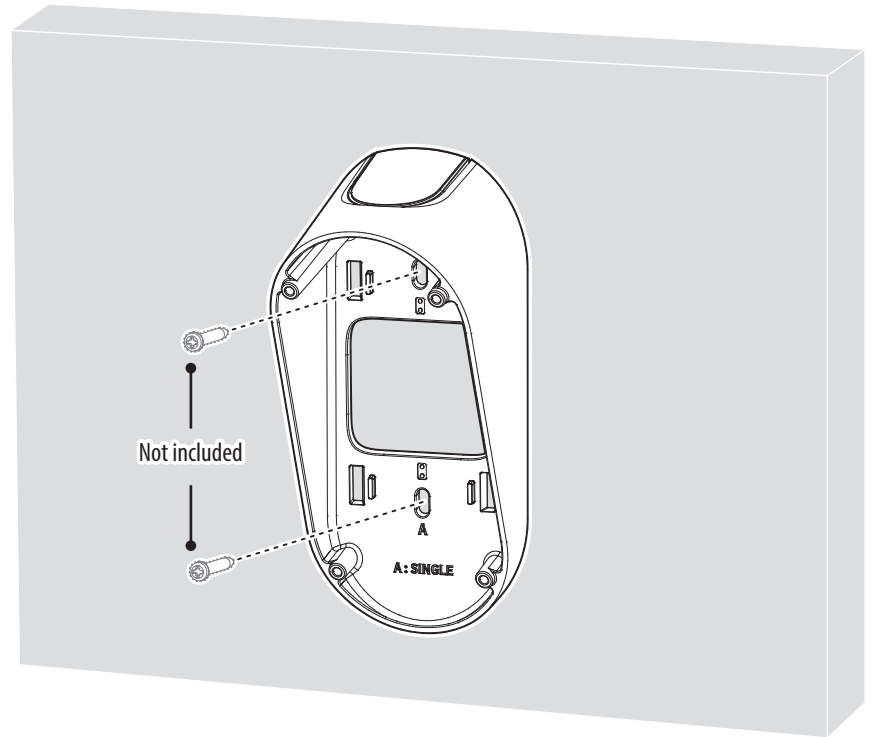

Tilt Mount

SBV-140TBW

Installation

1 (Wall)

Package

Optional Accessory

Steel Strap:
SBP-060S (600mm)
SBP-150S (1500mm)

(Pole)

2

3

When using conduit (3/4")

4