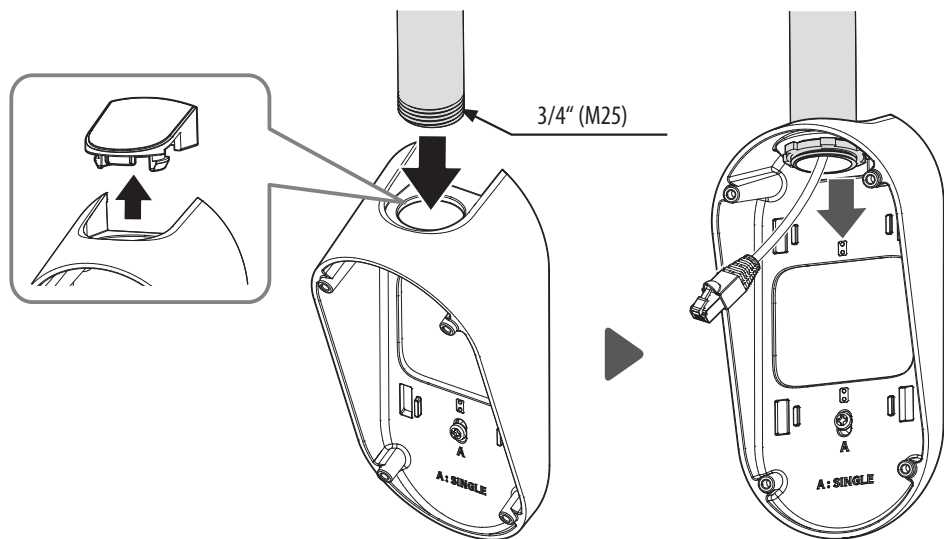

Tilt Mount

SBV-140TBW

Installation

1 (Wall)

Package

Optional Accessory

Steel Strap:
SBP-060S (600mm)
SBP-150S (1500mm)

(Pole)

2

3

When using conduit (3/4")

4