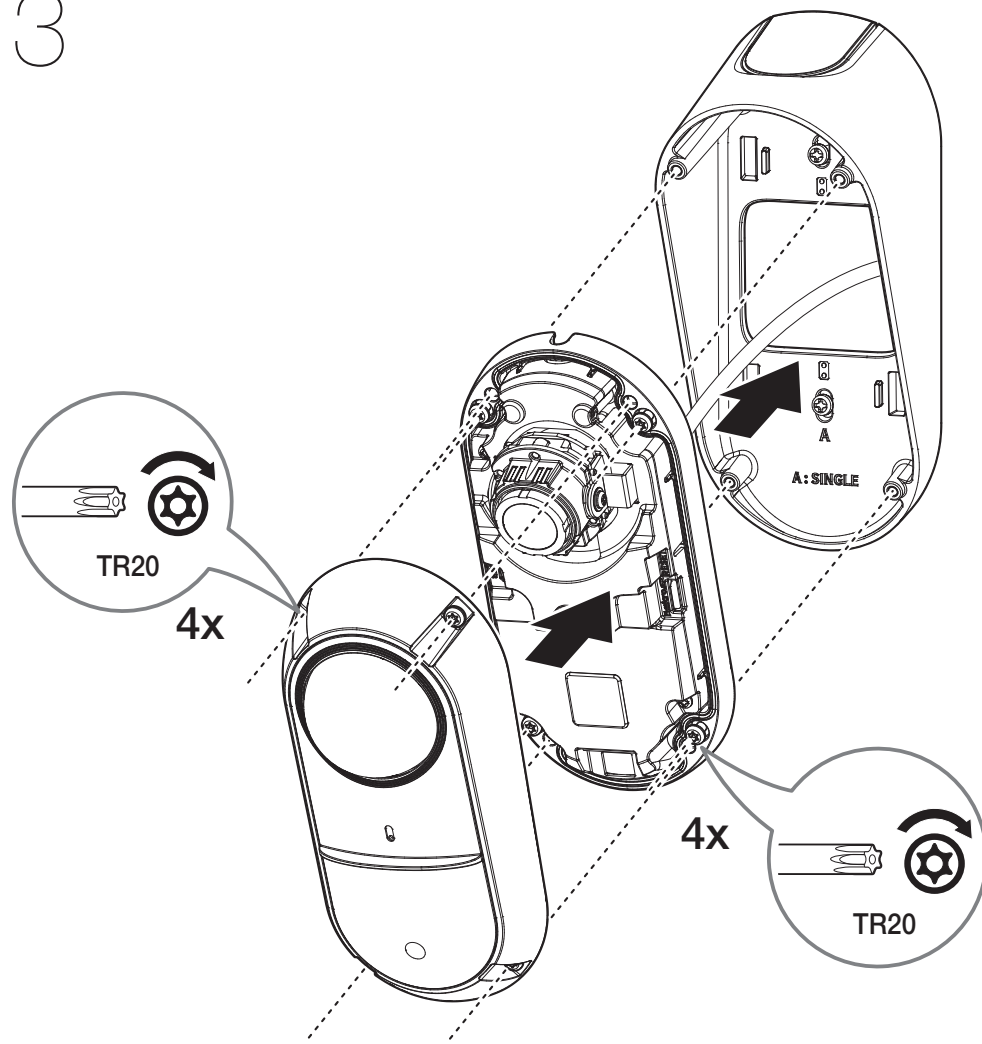

Tilt Mount

SBV-140TBW

Installation

1 (Wall)

Package

Optional Accessory

Steel Strap:
SBP-060S (600mm)
SBP-150S (1500mm)

(Pole)

2

3

When using conduit (3/4")

4