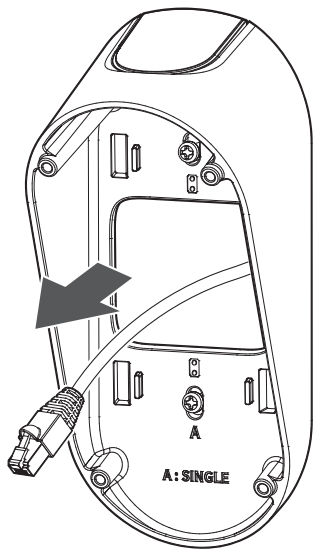

Tilt Mount

SBV-140TBW

Installation

1 (Wall)

Package

Optional Accessory

Steel Strap:
SBP-060S (600mm)
SBP-150S (1500mm)

(Pole)

2

3

When using conduit (3/4")

4