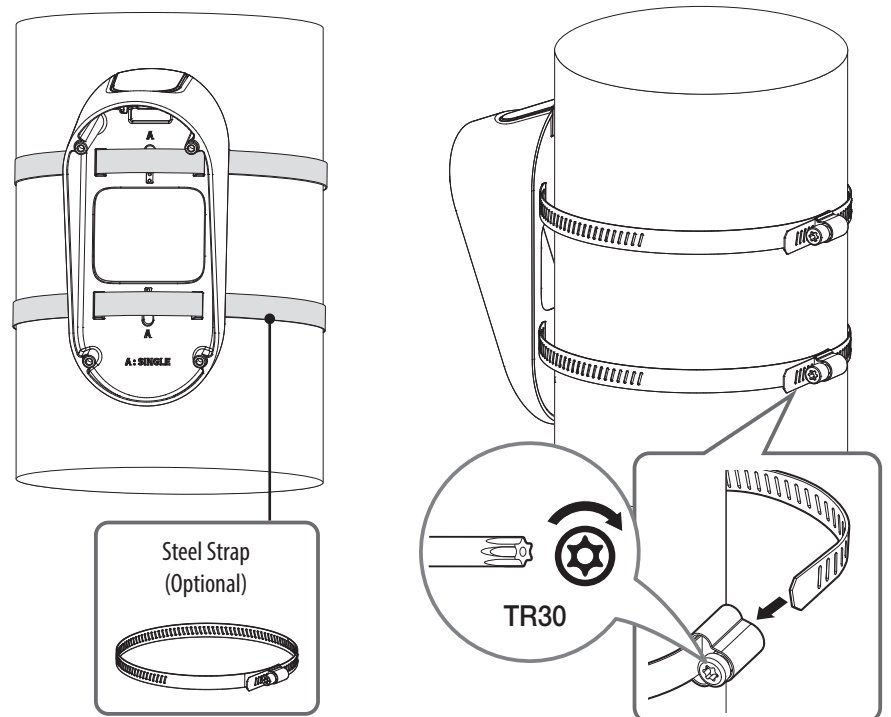

Tilt Mount

SBV-140TBW

Installation

1 (Wall)

Package

Optional Accessory

Steel Strap:
SBP-060S (600mm)
SBP-150S (1500mm)

(Pole)

2

3

When using conduit (3/4")

4