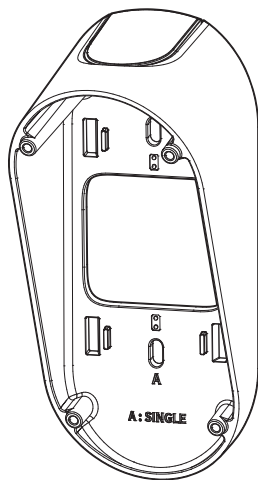

Tilt Mount

SBV-140TBW

Installation

1 (Wall)

Package

Optional Accessory

Steel Strap:
SBP-060S (600mm)
SBP-150S (1500mm)

(Pole)

2

3

When using conduit (3/4")

4