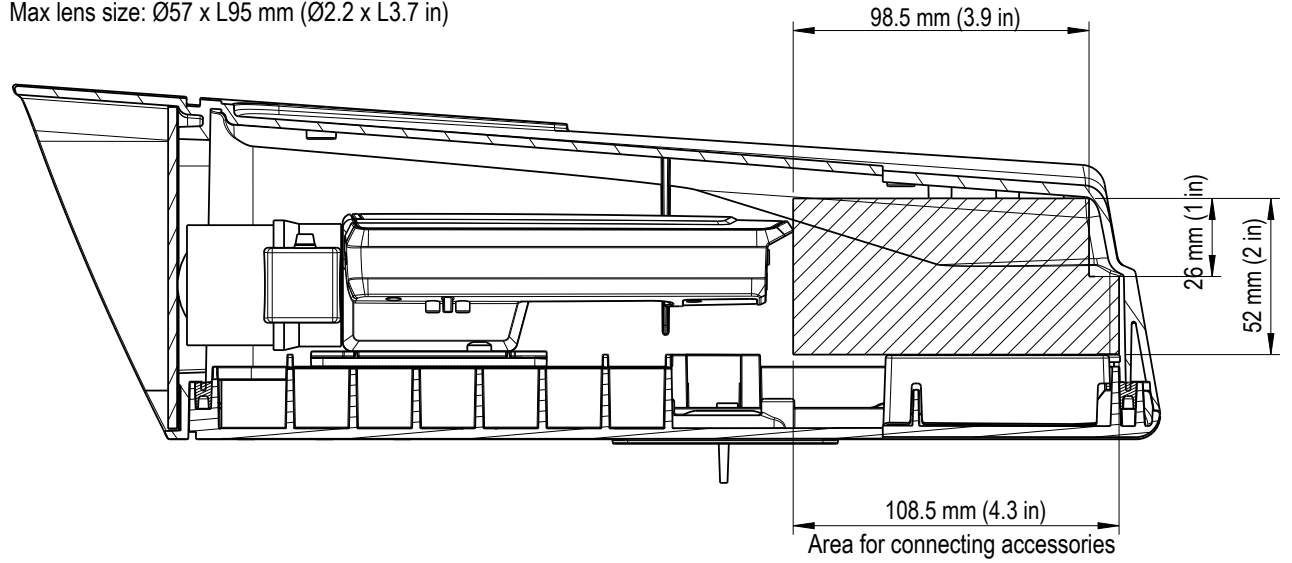

AXIS T93F Housing Series

76-127 mm (3-5 in)
Adjustable camera bracket for different lens sizes

AXIS P13 (indoor cameras) or AXIS Q1602/Q1604:
Max lens size: $\varnothing 57 \times L95 \text{ mm}$ ($\varnothing 2.2 \times L3.7 \text{ in}$)

AXIS Q1614: Max lens size: $\varnothing 69 \times L94 \text{ mm}$ ($\varnothing 2.7 \times L3.7 \text{ in}$)