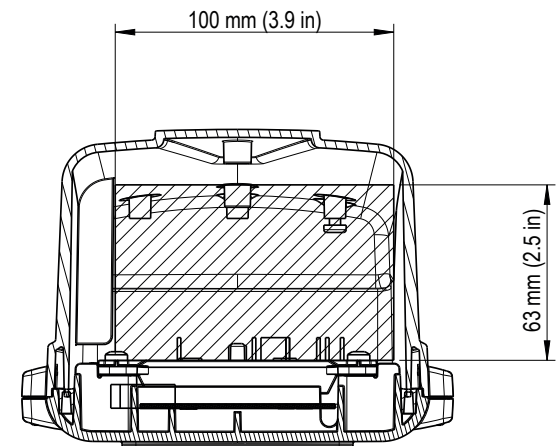

AXIS T93F Housing Series

76-127 mm (3-5 in)
Adjustable camera bracket for different lens sizes

AXIS P13 (indoor cameras) or AXIS Q1602/Q1604:
Max lens size: $\varnothing 57 \times L95 \text{ mm}$ ($\varnothing 2.2 \times L3.7 \text{ in}$)

AXIS Q1614: Max lens size: $\varnothing 69 \times L94 \text{ mm}$ ($\varnothing 2.7 \times L3.7 \text{ in}$)