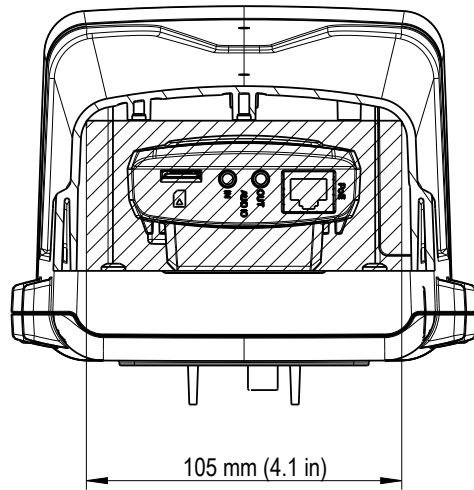

AXIS T93F Housing Series

76-127 mm (3-5 in)
Adjustable camera bracket for different lens sizes

AXIS P13 (indoor cameras) or AXIS Q1602/Q1604:
Max lens size: $\varnothing 57 \times L95 \text{ mm}$ ($\varnothing 2.2 \times L3.7 \text{ in}$)

AXIS Q1614: Max lens size: $\varnothing 69 \times L94 \text{ mm}$ ($\varnothing 2.7 \times L3.7 \text{ in}$)