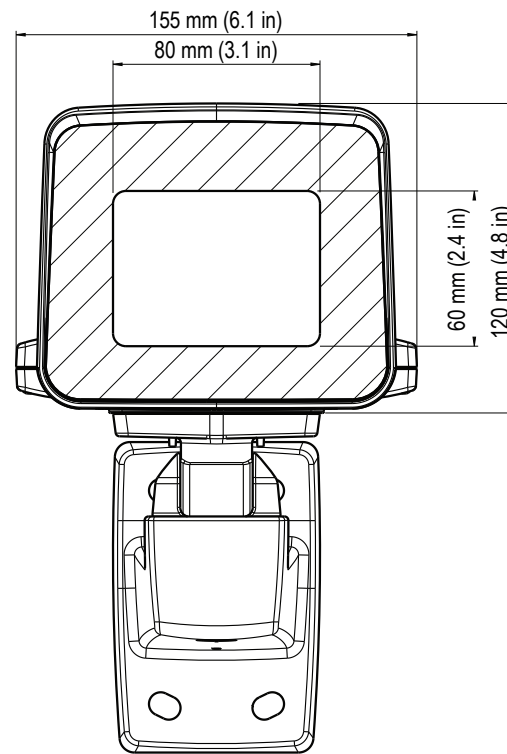

AXIS T93F Housing Series

76-127 mm (3-5 in)
Adjustable camera bracket for different lens sizes

AXIS P13 (indoor cameras) or AXIS Q1602/Q1604:
Max lens size: $\varnothing 57 \times L95 \text{ mm}$ ($\varnothing 2.2 \times L3.7 \text{ in}$)

AXIS Q1614: Max lens size: $\varnothing 69 \times L94 \text{ mm}$ ($\varnothing 2.7 \times L3.7 \text{ in}$)