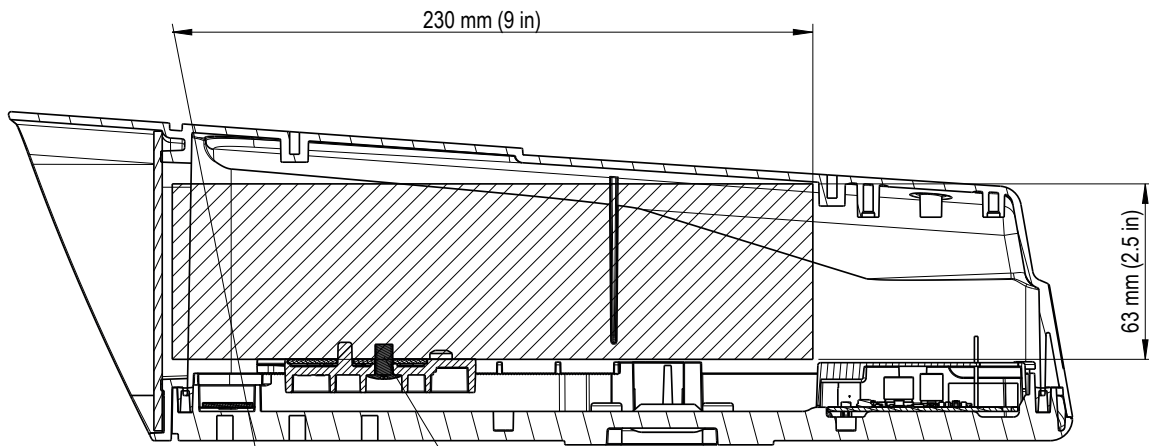

AXIS T93F Housing Series

76-127 mm (3-5 in)
Adjustable camera bracket for different lens sizes

AXIS P13 (indoor cameras) or AXIS Q1602/Q1604:
Max lens size: $\varnothing 57 \times L95 \text{ mm}$ ($\varnothing 2.2 \times L3.7 \text{ in}$)

AXIS Q1614: Max lens size: $\varnothing 69 \times L94 \text{ mm}$ ($\varnothing 2.7 \times L3.7 \text{ in}$)