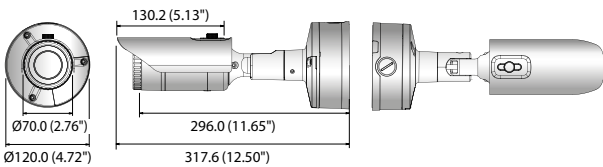

XNO-6020R

Accessories (Optional)