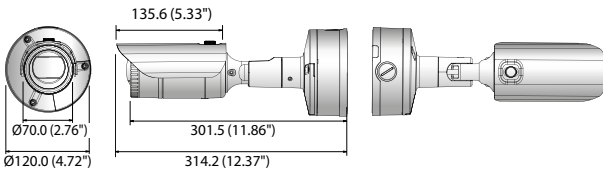

Dimensions

Unit : mm (inch)

XNO-6010R