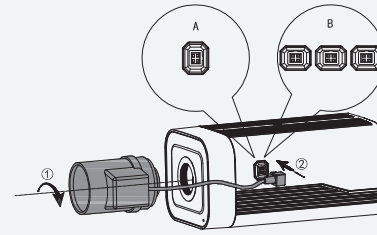

1.2.51.32.15863-000

Box Network Camera

Installation Guide

V1.0.0

1.1

Optional

1.2

2.1A