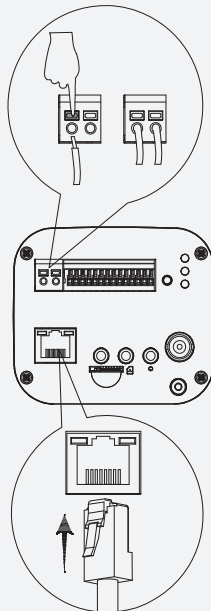

1.2.51.32.15863-000

Box Network Camera

Installation Guide

V1.0.0

1.1

Optional

1.2

2.1A