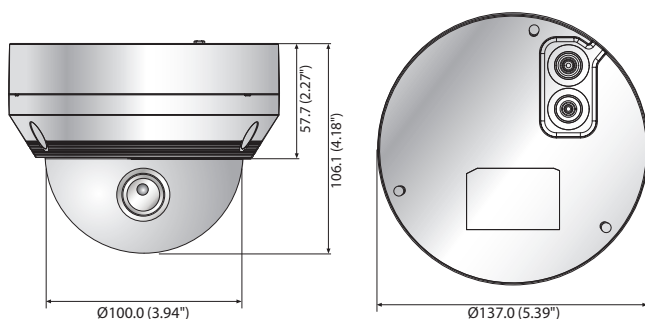

Dimensions

Unit: mm (inch)