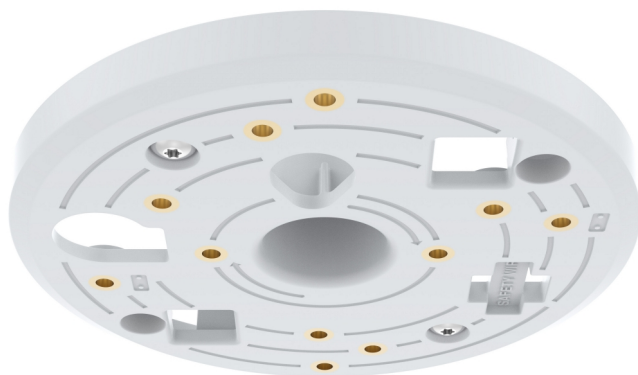

AXIS T91A33

Flexible mount for lighting tracks

AXIS T91A33 Lighting Track Mount is a unique accessory designed for mounting a wide range of Axis cameras and stands on lighting track systems. With no need for drilling, alterations to existing track systems, or running cables inside walls or ceilings, this Axis accessory helps to save time and money during installation. Furthermore, benefit from the flexibility to reposition cameras along the track whenever needed. AXIS T91A33 is compatible with a broad range of universal 3-circuit lighting track systems and common linear trunking systems. It is available in white and black to easily blend in with the lighting track system.

- > **Quick and flexible installation - no drilling or alterations**
- > **Compatible with universal 3-circuit lighting track systems**
- > **Compatible with selected linear trunking systems**
- > **Perfect for retail environment**
- > **Available in white and black**