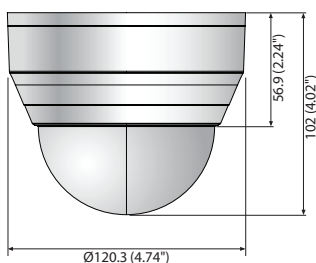

Dimensions

Unit : mm (inch)