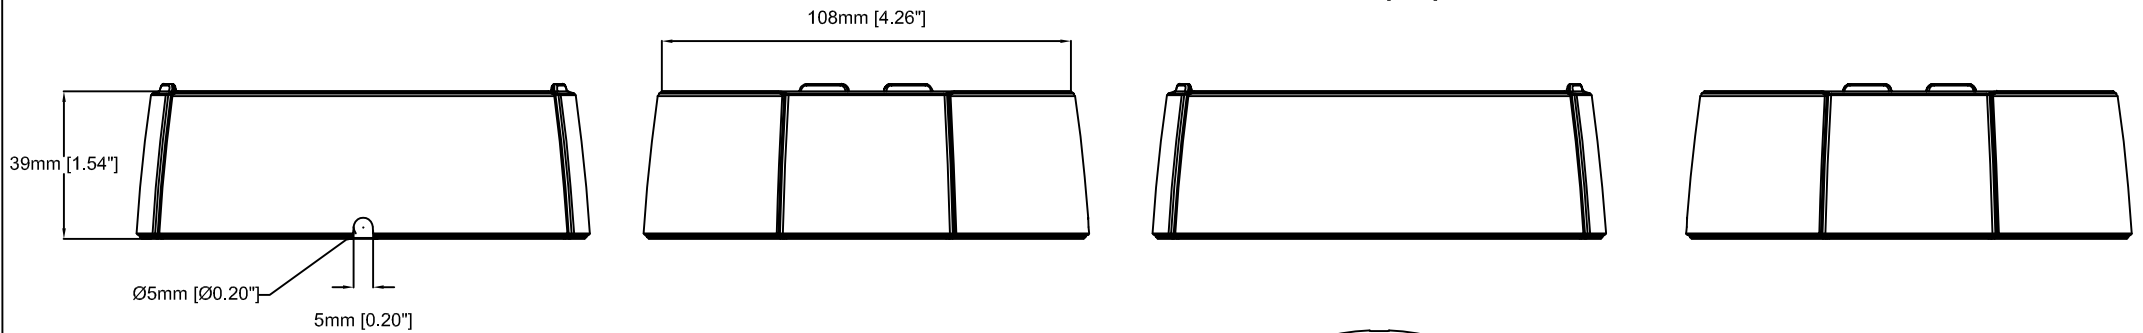

AXIS P1290 Thermal Network Camera

Revision	v.01	Revision date	2017-07-13
Paper size	A4	Release date	2015-12-29
Created by	JOT	Scale	1:2

16mm [0.63"]

22mm [0.87"]

10mm [0.38"]

109mm [4.28"]

38mm [1.48"]

9mm [0.35"]

Ø4mm [Ø0.16"]

4mm [0.16"]

46mm [1.79"]

AXIS P1290 Thermal Network Camera

Revision	v.01	Revision date	2017-06-15
Paper size	A4	Release date	2017-10-01
Created by	JOT	Scale	1:1