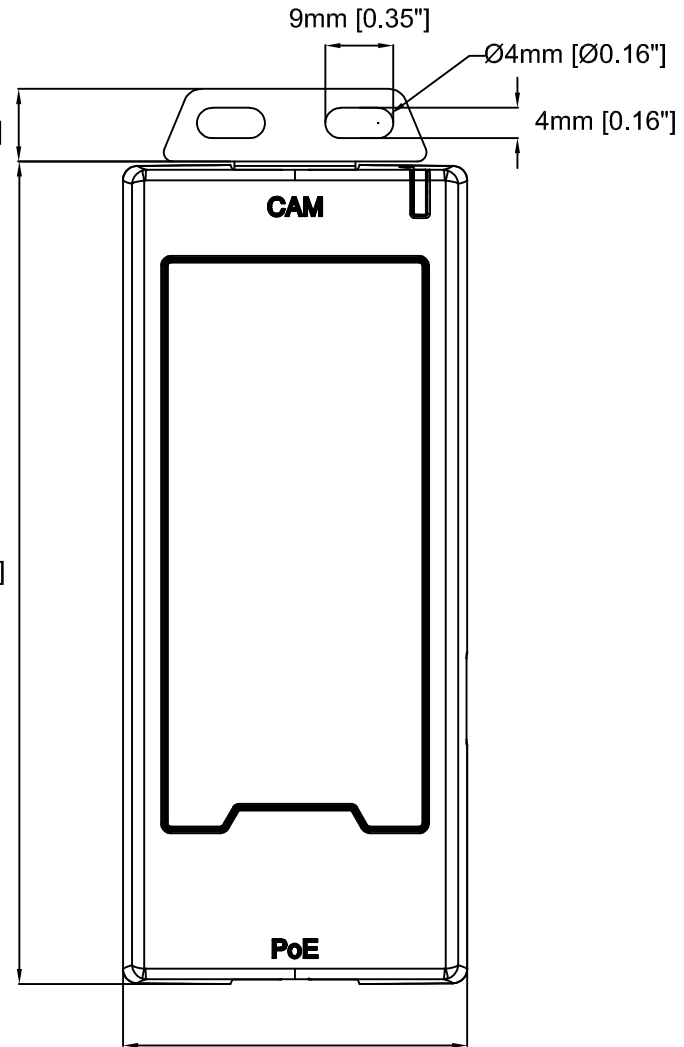

AXIS P1290 Thermal Network Camera

Revision	v.01	Revision date	2017-07-13
Paper size	A4	Release date	2015-12-29
Created by	JOT	Scale	1:2

16mm [0.63"]

22mm [0.87"]

10mm [0.38"]

109mm [4.28"]

38mm [1.48"]

9mm [0.35"]

Ø4mm [Ø0.16"]

4mm [0.16"]

46mm [1.79"]

AXIS P1290 Thermal Network Camera

Revision	v.01	Revision date	2017-06-15
Paper size	A4	Release date	2017-10-01
Created by	JOT	Scale	1:1