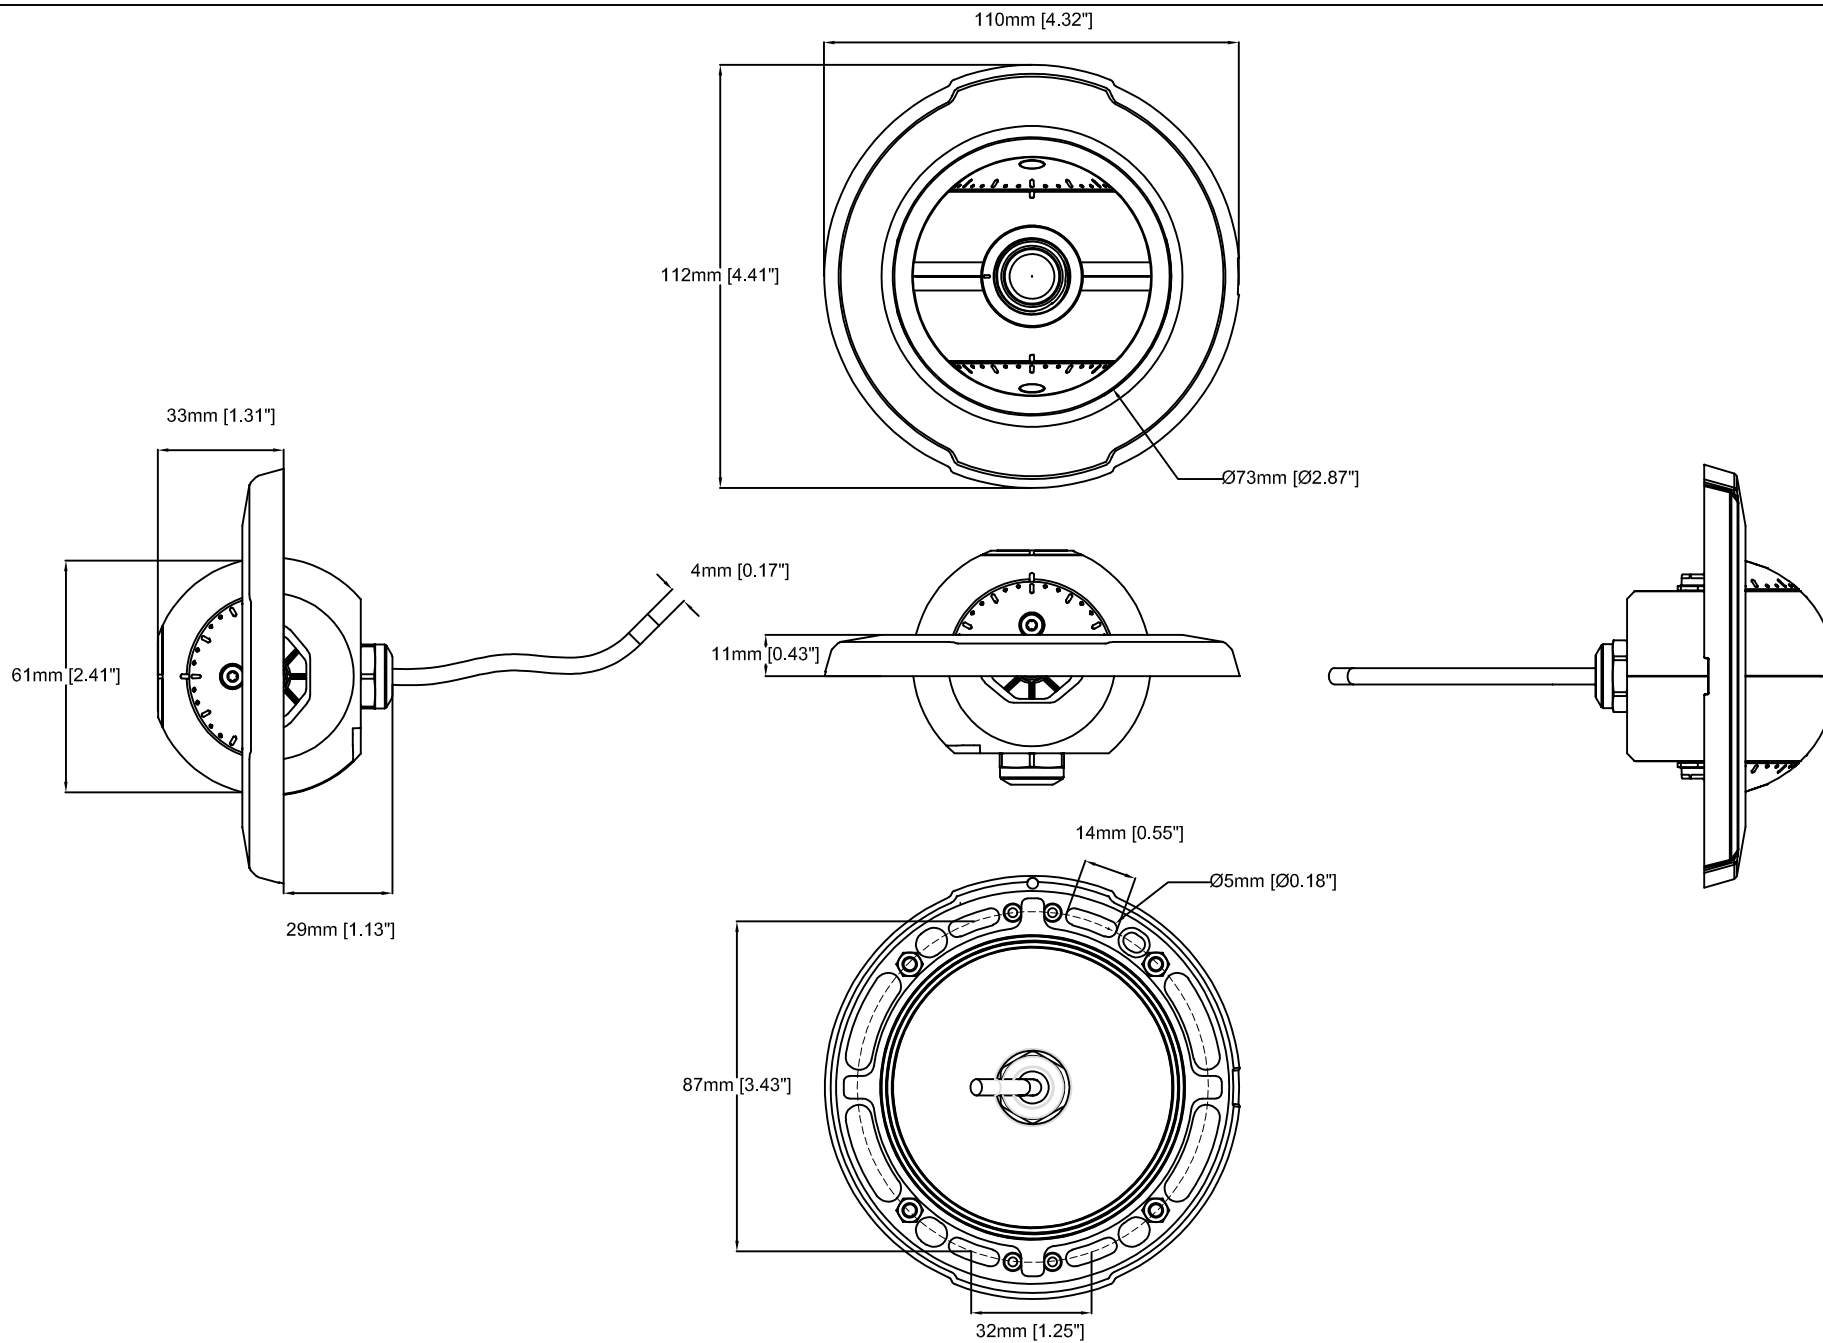

AXIS P1290 Thermal Network Camera

Revision	v.01	Revision date	2017-07-13
Paper size	A4	Release date	2017-10-01
Created by	JOT	Scale	1:1

AXIS P1290 Thermal Network Camera

Revision	v.01	Revision date	2017-07-10
Paper size	A4	Release date	2017-10-01
Created by	JOT	Scale	1:2

AXIS P1290 Thermal Network Camera

Revision	v.01	Revision date	2017-07-13
Paper size	A4	Release date	2015-12-29
Created by	JOT	Scale	1:2

16mm [0.63"]

22mm [0.87"]

10mm [0.38"]

109mm [4.28"]

38mm [1.48"]

9mm [0.35"]

Ø4mm [Ø0.16"]

4mm [0.16"]

46mm [1.79"]

AXIS P1290 Thermal Network Camera

Revision	v.01	Revision date	2017-06-15
Paper size	A4	Release date	2017-10-01
Created by	JOT	Scale	1:1