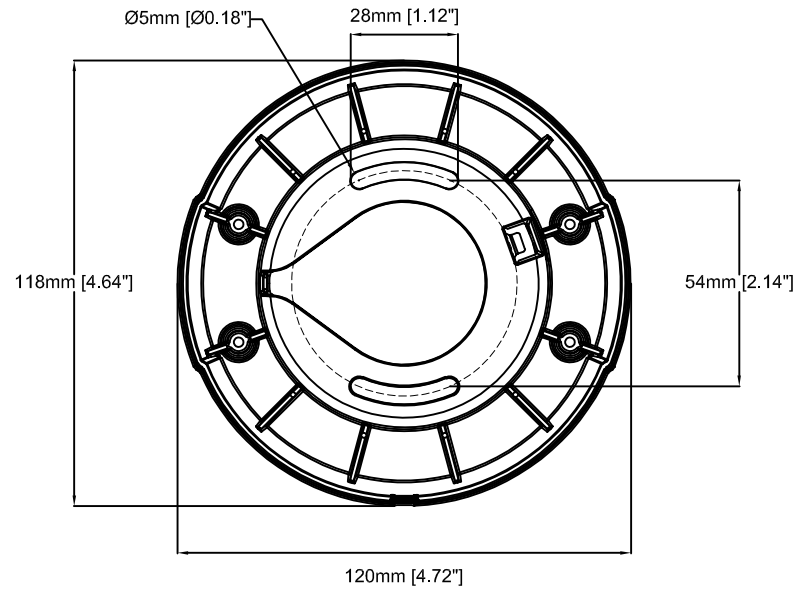

AXIS P1290 Thermal Network Camera

Revision	v.01	Revision date	2017-07-13
Paper size	A4	Release date	2017-10-01
Created by	JOT	Scale	1:1

AXIS P1290 Thermal Network Camera

Revision	v.01	Revision date	2017-07-10
Paper size	A4	Release date	2017-10-01
Created by	JOT	Scale	1:2

AXIS P1290 Thermal Network Camera

Revision	v.01	Revision date	2017-07-13
Paper size	A4	Release date	2015-12-29
Created by	JOT	Scale	1:2

16mm [0.63"]

22mm [0.87"]

10mm [0.38"]

109mm [4.28"]

38mm [1.48"]

9mm [0.35"]

Ø4mm [Ø0.16"]

4mm [0.16"]

46mm [1.79"]

AXIS P1290 Thermal Network Camera

Revision	v.01	Revision date	2017-06-15
Paper size	A4	Release date	2017-10-01
Created by	JOT	Scale	1:1