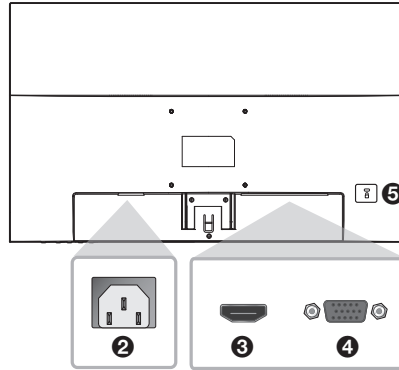

### Package Contents

Monitor / Power Cord / Quick Start Guide / HDMI Cable / Stand

### Names and functions of each part

- ① Panel keys    ② Power    ③ HDMI    ④ VGA    ⑤ Anti-theft Lock