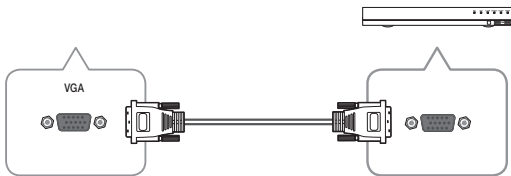

Connecting external devices

- Connecting the VGA (D-SUB) cable