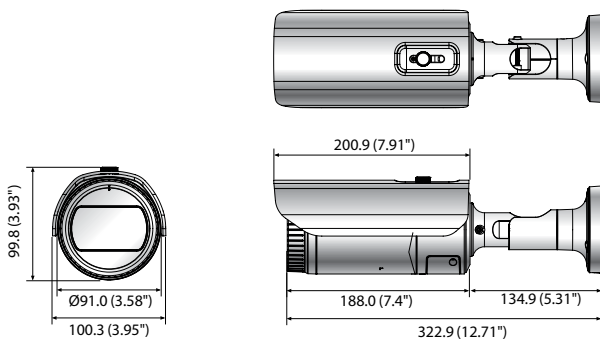

## Key Features

- Max. 2megapixel (1920 x 1080) resolution
- 3.2 ~ 10mm (3.1x) motorized varifocal lens
- Max. 60fps@all resolutions (H.265 / H.264)
- H.265, H.264, MJPEG codec supported, Multiple streaming
- Day & Night (ICR), WDR (120dB), Defog
- Tampering, Defocus detection
- Motion Detection, Handover
- SD/SDHC/SDXC memory slot (Max. 256GB)
- Hallway view, WiseStreamII support
- IR viewable length 30m
- IP66, IK10, PoE support

## Dimensions

Unit : mm (inch)