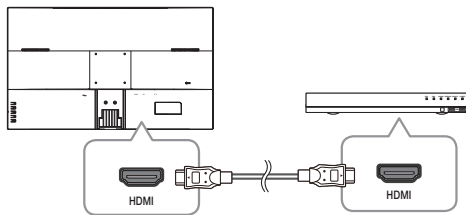

Connecting external devices

- Connecting the HDMI cable