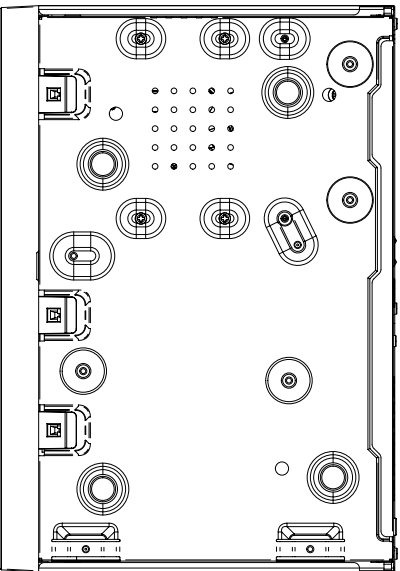

208.7 [8.22]

300 [11.81]

47 [1.85]

51.9 [2.04]

3	파생 MODEL 2	QRN-8205
2	파생 MODEL 1	LRN-8108
1	BASIC MODEL	'19.11.12
No.	MODEL NAME	QRN-811

Unit:mm[inch]

SCALE:1/1

Hanwha Techwin