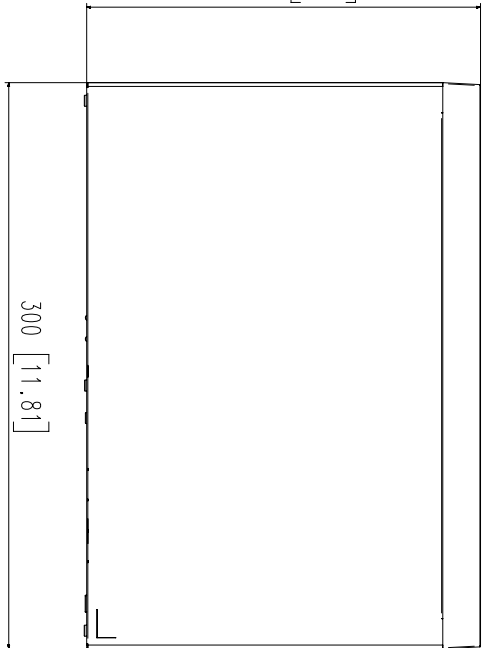

208.7 [8.22]

300 [11.81]

47 [1.85]

51.9 [2.04]

3	파생 MODEL 2	QRN-8205
2	파생 MODEL 1	LRN-8108
1	BASIC MODEL	'19.11.12
No.	MODEL NAME	QRN-811

Unit:mm[inch]

SCALE:1/1

Hanwha Techwin